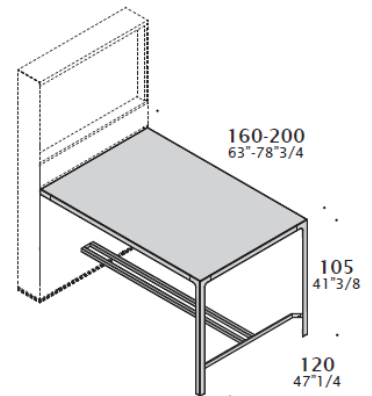

Multiple sockets are provided with 3m lenght cable and Schuko plug

DIMENSIONS

Meeting table H74

Column.

Table.
L160 + W120 + H74
L200 + W120 + H74

Meeting table H105

Column.

Table.
L160 + W120 + H105
L200 + W120 + H105