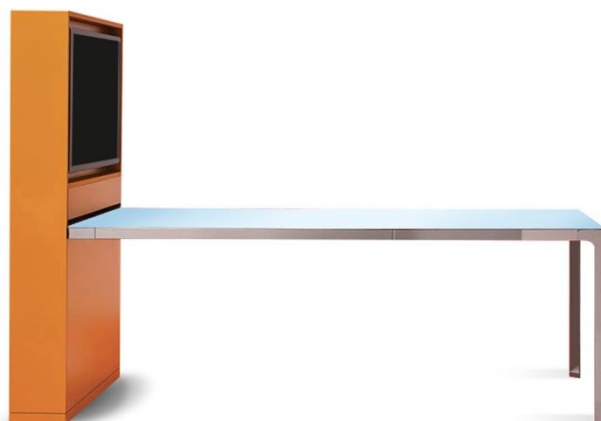

Frame Mini Meeting allows to create a flexible office environment, facilitating the communication between people. It is suitable for sharing workstations (desk sharing, booking system, meeting desk).

Frame Mini Meeting consists of a small meeting table and a technical column for video screen housing.

It is the ideal solution for focus group, brief presentation or stand-up meeting.

TECHNICAL FEATURES

Top: top is 22 mm thick, flush with structure, in Laminate or Melamine finish.

Column: structure made of wood particles in Melamine or Sablè lacquered finish.

Top profile: Aluminium profiles, connected to the legs, to create a structure that is independent from the top. They are available in Luxury Metal or epoxy powder coated metal.

Legs: legs are in Luxury Metal or epoxy powder coated.

FINISHES

Top:

Laminate: White Snow, Oak, White Fenix.

Melamine: UE White, Silver, Titanio, Delavè, Comfort, White Snow, Magnolia, Oak 2017, Eucalyptus, White Colour Fir.

Frame:

Melamine: see desk top finishes.

Sablè lacquered, available in different sample collection colours.

Top profiles:

Varnished Aluminium: glossy or matt White Snow, glossy UE White, matt Titanio, matt Carbon Glacè, glossy Alfa Red.

Luxury Metal: Chromed, glossy Black Nickel, matt Bronze, matt Brass, matt Antique Brass, Pewter Quarz, Brunished Cobalt.

Legs:

Varnished metal: see top profiles finishes.

Luxury Metal: see top profiles finishes.

ELECTRIFICATION

TYPE 6