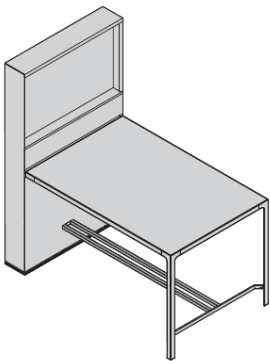

Top: top is 22 mm thick, flush with structure, in Laminate or Melamine finish.

Column: structure made of wood particles in Melamine or Sablè lacquered finish.

Top profile: Aluminium profiles, connected to the legs, to create a structure that is independent from the top. They are available in Luxury Metal or epoxy powder coated metal.

Multiple sockets are provided with 3m lenght cable and Schuko plug

DIMENSIONS

Meeting table H74

Column.

Table.
L160 + W120 + H74
L200 + W120 + H74

Meeting table H105

Column.

Table.
L160 + W120 + H105
L200 + W120 + H105