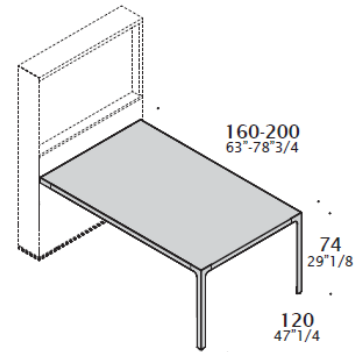

Multiple sockets are provided with 3m lenght cable and Schuko plug

DIMENSIONS

Meeting table H74

Column.

Table.
L160 + W120 + H74
L200 + W120 + H74

Meeting table H105

Column.

Table.
L160 + W120 + H105
L200 + W120 + H105