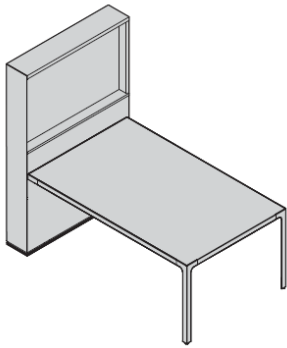

Top: top is 22 mm thick, flush with structure, in Laminate or Melamine finish.

Column: structure made of wood particles in Melamine or Sablè lacquered finish.

Top profile: Aluminium profiles, connected to the legs, to create a structure that is independent from the top. They are available in Luxury Metal or epoxy powder coated metal.

ELECTRIFICATION

TYPE 6

TYPE 7

- A - Schuko - UE socket
- B - n°2 RJ45 socket cat. 6 (data/telephone)
- D - n°1 HDMI socket (video) + n°1 USB socket
- E - n°1 light switch
- F - n°1 VGA

- On request we can also supply international sockets

Multiple sockets are provided with 3m lenght cable and Schuko plug

DIMENSIONS

Meeting table H74

Column.

Table.
L160 + W120 + H74
L200 + W120 + H74

Meeting table H105

Column.

Table.
L160 + W120 + H105
L200 + W120 + H105