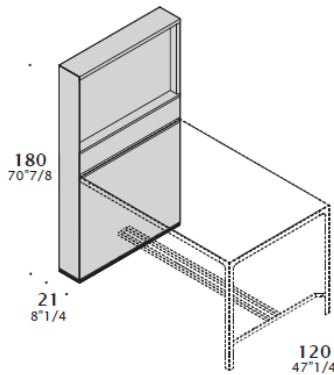

Multiple sockets are provided with 3m lenght cable and Schuko plug

DIMENSIONS

Meeting table H74

Column.

Table.
L160 + W120 + H74
L200 + W120 + H74

Meeting table H105

Column.

Table.
L160 + W120 + H105
L200 + W120 + H105