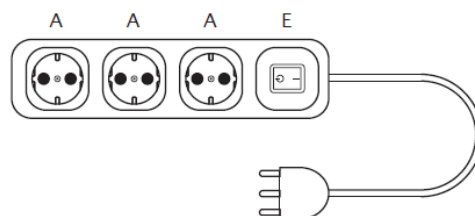

ELECTRIFICATION

TYPE 6

TYPE 7

- A - Schuko - UE socket
- B - n°2 RJ45 socket cat. 6 (data/telephone)
- D - n°1 HDMI socket (video) + n°1 USB socket
- E - n°1 light switch
- F - n°1 VGA

- On request we can also supply international sockets

Multiple sockets are provided with 3m lenght cable and Schuko plug

DIMENSIONS

Meeting table H74

Column.

Table.
L160 + W120 + H74
L200 + W120 + H74

Meeting table H105

Column.

Table.
L160 + W120 + H105
L200 + W120 + H105