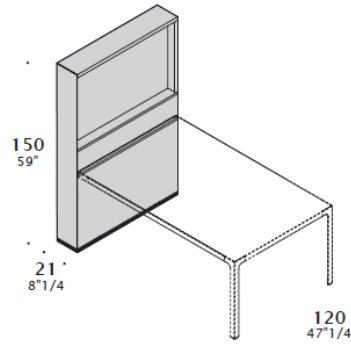

Multiple sockets are provided with 3m lenght cable and Schuko plug

DIMENSIONS

Meeting table H74

Column.

Table.
L160 + W120 + H74
L200 + W120 + H74

Meeting table H105

Column.

Table.
L160 + W120 + H105
L200 + W120 + H105