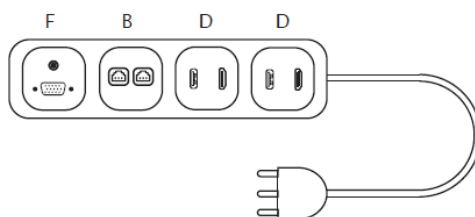

- A - Schuko - UE socket
- B - n°2 RJ45 socket cat. 6 (data/telephone)
- D - n°1 HDMI socket (video) + n°1 USB socket
- E - n°1 light switch
- F - n°1 VGA

- On request we can also supply international sockets

Multiple sockets are provided with 3m lenght cable and Schuko plug